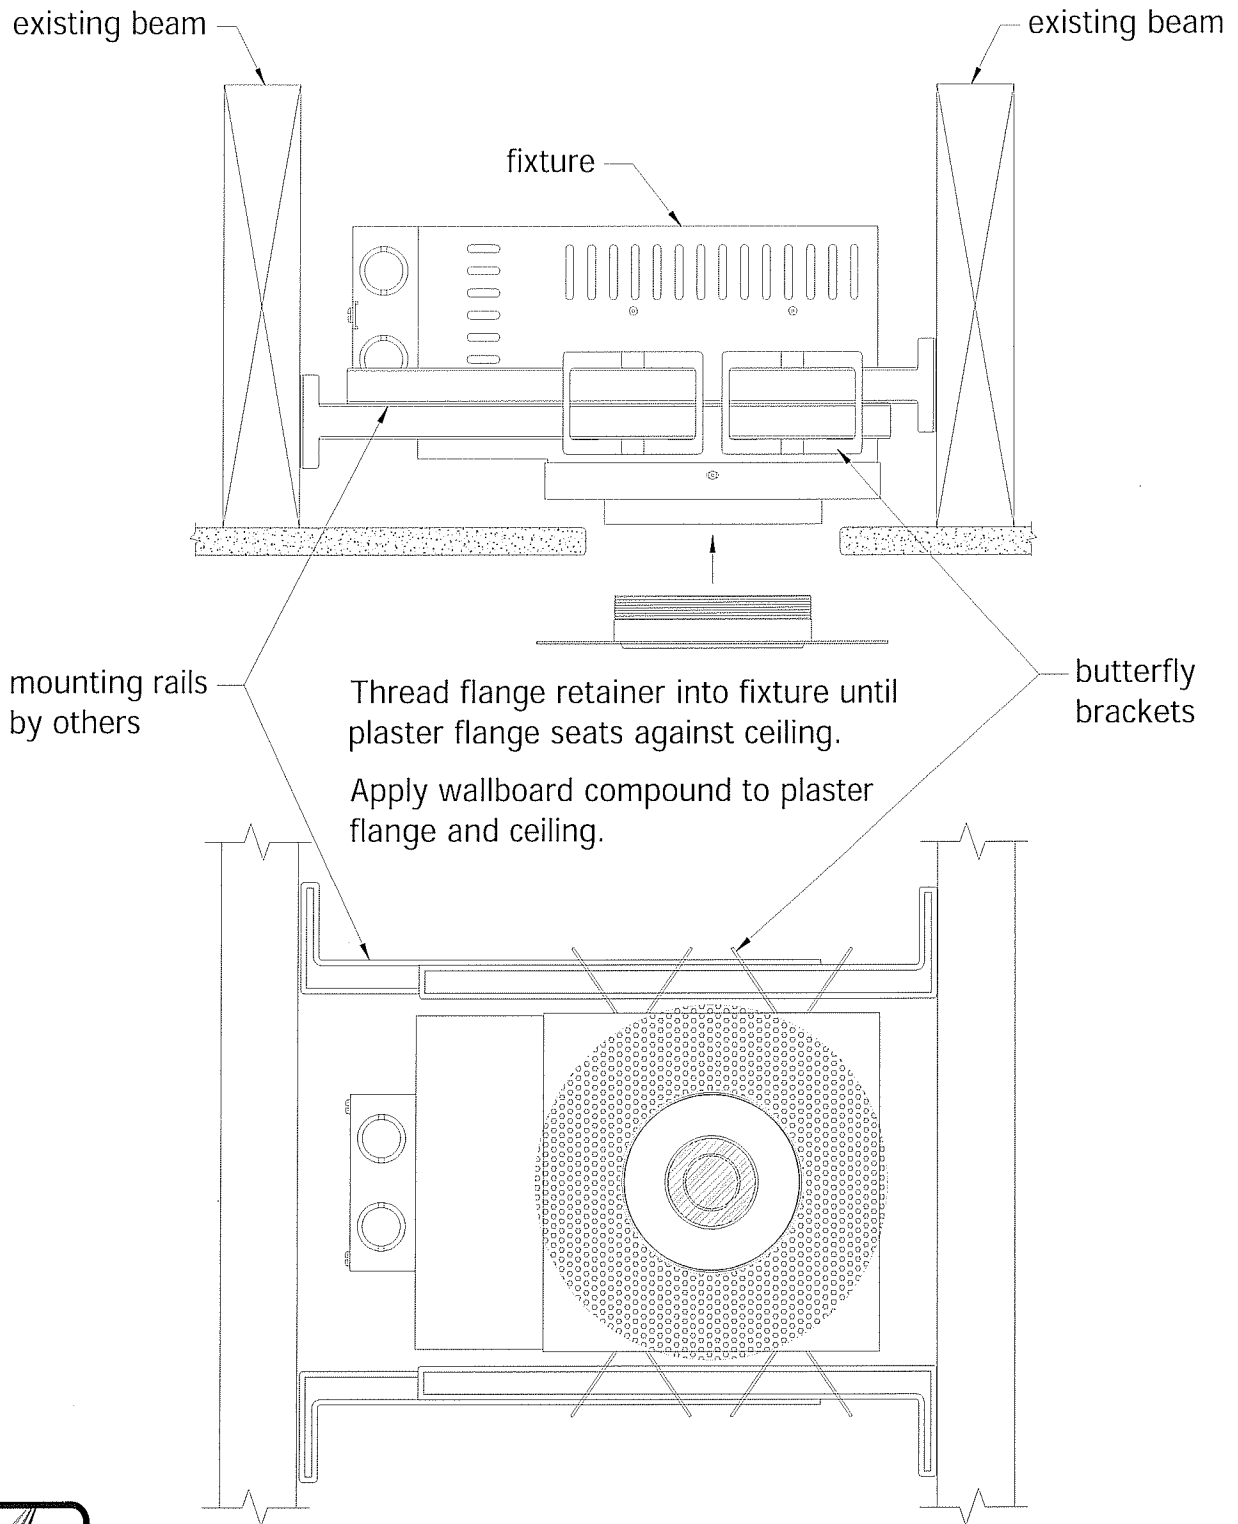

PLASTER CEILING INSTALLATION

SPECIALTY LIGHTING
INDUSTRIES, INC. ©2004

1306 DORIS AVENUE OCEAN, NJ 07712 800.462.7812 732.517.0800 FAX 732.517.0971 www.specialtylightingindustries.com

These specifications subject to change without notice.