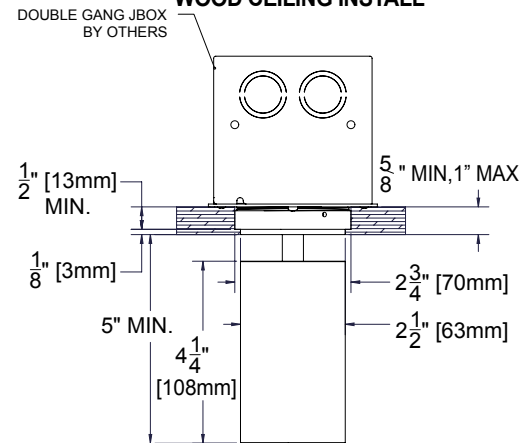

LABELS

-  US, US tested to UL standards 1598, Damp location,  JA8 Approved

JOB: _____

SPECIFIER: _____

TYPE: _____

QUANTITY: _____

SIGNATURE: _____

GWB/ DRYWALL INSTALL

WOOD CEILING INSTALL

ORDERING INFORMATION

4505-LED-SH	TRIM	SOURCE / DRIVER	LENS PLACEMENT	BEAMSPREAD	FINISH	LAMP LENS	ACCESSORIES
Surface Mounted 9 = 90+CRI • 27 = 2700K • 30 = 3000K • 35 = 3500K • 40 = 4000K AD = Ambient Dim Max 3000K-1900K	PT =Panel Trim ZT =Zero Trim	<ul style="list-style-type: none"> • CZ14=350ma, 14W, 1650lm • AD14=350ma, 14.5W, 1000lm <hr/> <ul style="list-style-type: none"> • C1 =0-10V dimming, 1%, 120-277v • C2 =TRIAC/ELV 2-wire, 1% 120v (Lead/Trail Edge) • RX-C1 =Remote 0-10V dimming • RX-C2 =Remote 2-wire 	SR = Shallow Regress (.75" lens depth)	15 = 15 Degrees 26 = 26 Degrees 40 = 40 Degrees	P14 = White BLK = Black AXX* = Anodized Aluminum CST = Custom MBX* = Metal Finish on Brass (Confirm details) *See Page 2 for finish options ->	Blank = None 79A =Veiling Acrylic 91A = Solite 93A = Frosted	97L = Black Hexcell