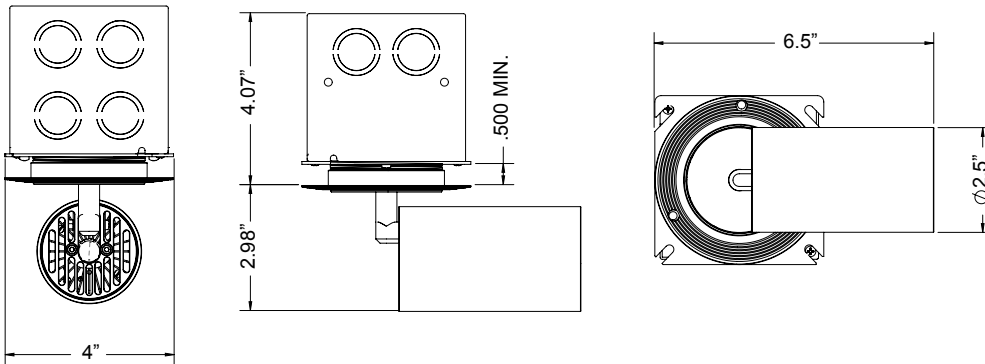

LABELS

-  US, US tested to UL standards 1598, Damp location,  JA8 Approved

JOB: _____

SPECIFIER: _____

TYPE: _____

QUANTITY: _____

SIGNATURE: _____

GWB/ DRYWALL INSTALL

WOOD CEILING INSTALL

ORDERING INFORMATION

4505-LED-SH	TRIM	SOURCE / DRIVER	LENS PLACEMENT	BEAMSPREAD	FINISH	LAMP LENS	ACCESSORIES
Surface Mounted 9 = 90+CRI • 27 = 2700K • 30 = 3000K • 35 = 3500K • 40 = 4000K AD = Ambient Dim Max 3000K-1900K	PT =Panel Trim ZT =Zero Trim	<ul style="list-style-type: none"> • CZ14=350ma, 14W, 1650lm • AD14=350ma, 14.5W, 1000lm <hr/> <ul style="list-style-type: none"> • C1 =0-10V dimming, 1%, 120-277v • C2 =TRIAC/ELV 2-wire, 1% 120v (Lead/Trail Edge) • RX-C1 =Remote 0-10V dimming • RX-C2 =Remote 2-wire 	SR = Shallow Regress (.75" lens depth)	15 = 15 Degrees 26 = 26 Degrees 40 = 40 Degrees	P14 = White BLK = Black AXX* = Anodized Aluminum CST = Custom MBX* = Metal Finish on Brass (Confirm details) *See Page 2 for finish options ->	Blank = None 79A =Veiling Acrylic 91A = Solite 93A = Frosted	97L = Black Hexcell