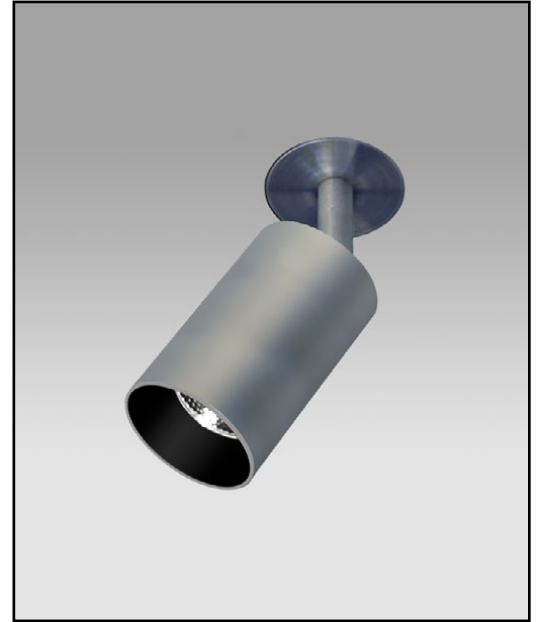

Single lamp, solid state light engine, surface mounted mono-point light. Accent and downlighting in low to medium ceiling heights typically found in residential, commercial and retail applications. Suitable for new or existing construction.

SPECIFICATIONS

MOUNTING

- Surface mount

ELECTRICAL

- Integral electronic driver with internal short circuit protection

LAMP

- Citizen or AmbientDim™ LED supplied with fixture

LENS

- Interchangeable reflector provides multiple beam patterns
- Solite, and Frosted as standard. For more options, consult factory

FINISH

- Standard in white, black, silver, and bronze
- Consult factory for custom finishes

LABELS

- US, US tested to UL standards 1598, Damp location, JA8 Approved

JOB: _____

SPECIFIER: _____

TYPE: _____

QUANTITY: _____

SIGNATURE: _____